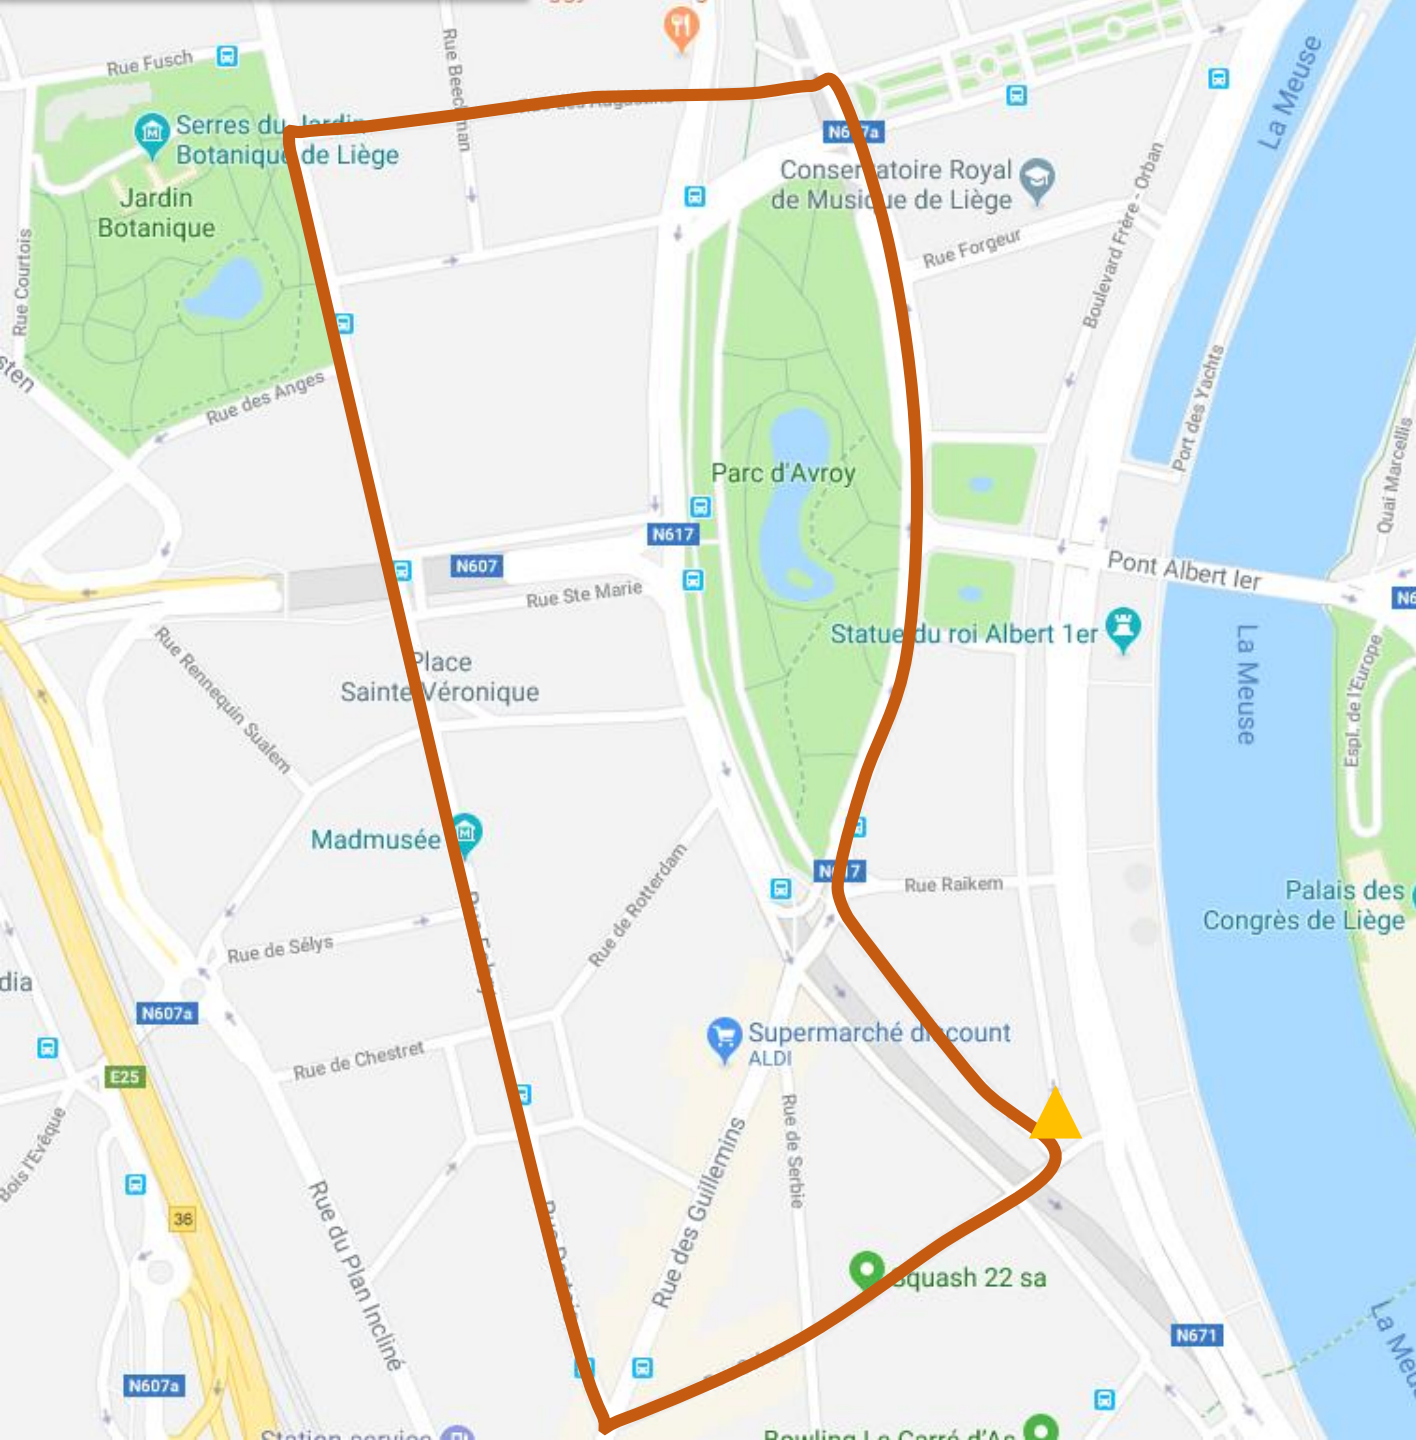

▲ Village Départ = *Boulevard Frère-Orban, 49 4000 Liège*

▲ Village Départ = *Boulevard Frère-Orban, 49 4000 Liège*